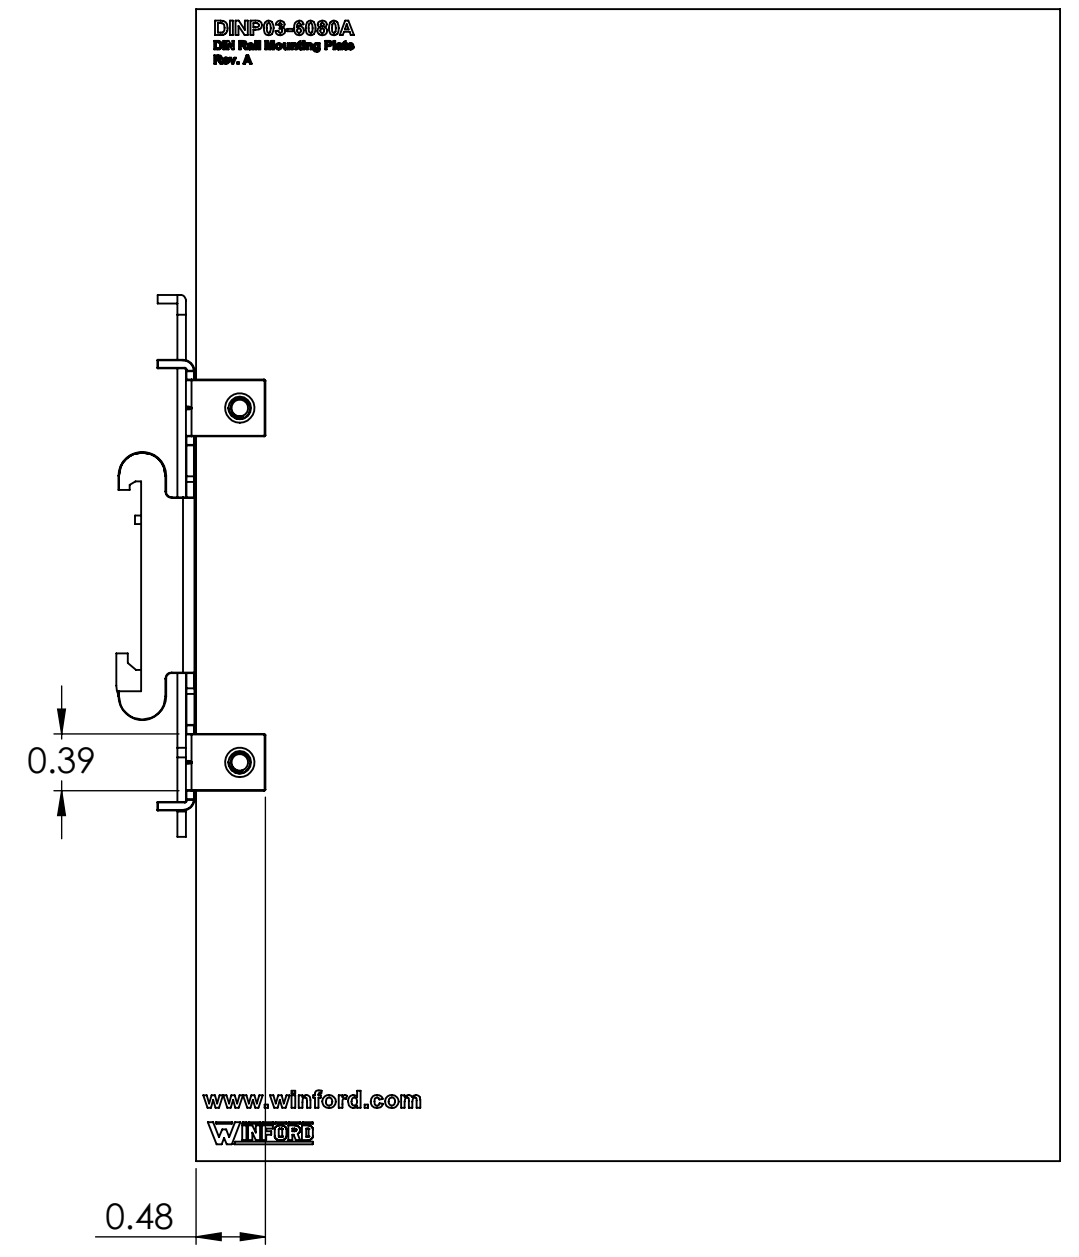

DIM: INCH	DATE: 05/10/2023	RoHS COMPLIANT: Yes	DESCRIPTION: DIN Rail Mounting Plate 6" x 8"	
 WINFORD ENGINEERING, LLC 4561 GARFIELD ROAD AUBURN, MI 48611		PART NUMBER (S) DINP03-6080A		PART REVISION A
www.winford.com		989-671-9721		