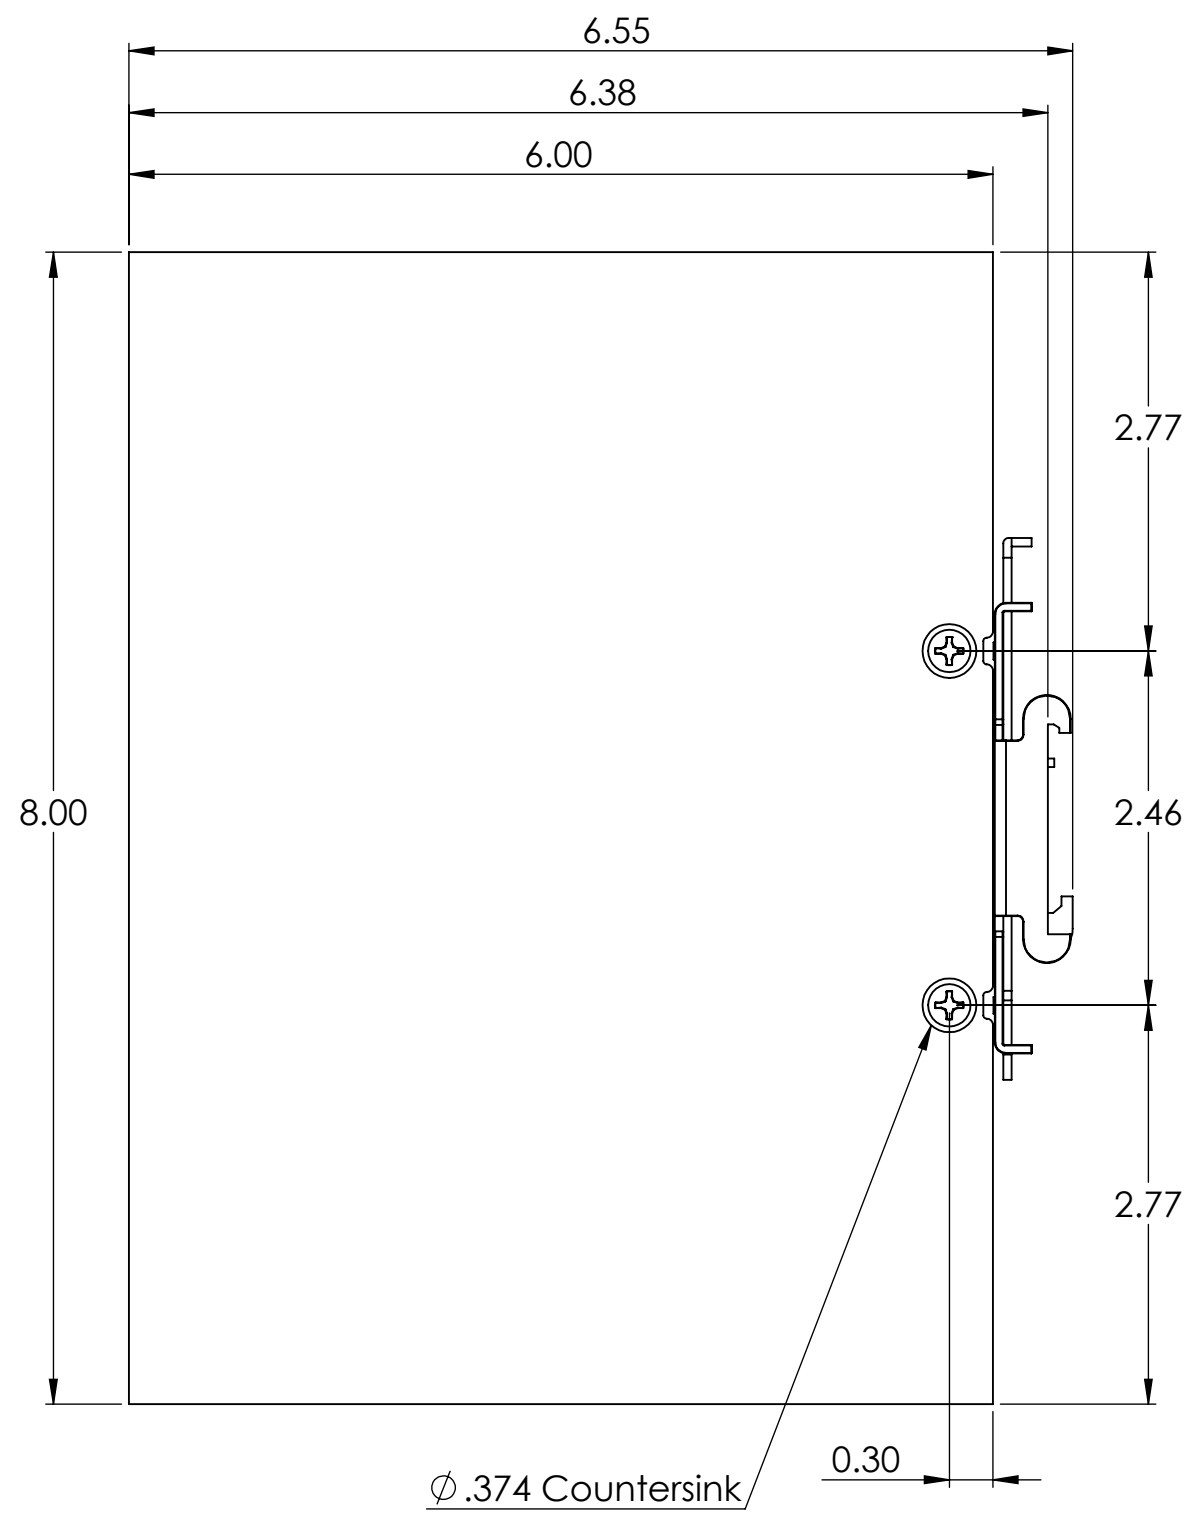

DIM: INCH	DATE: 05/10/2023	RoHS COMPLIANT: Yes	DESCRIPTION: DIN Rail Mounting Plate 6" x 8"	
 WINFORD ENGINEERING, LLC 4561 GARFIELD ROAD AUBURN, MI 48611		PART NUMBER (S) DINP03-6080A		PART REVISION A
www.winford.com		989-671-9721		

4

3

2

1