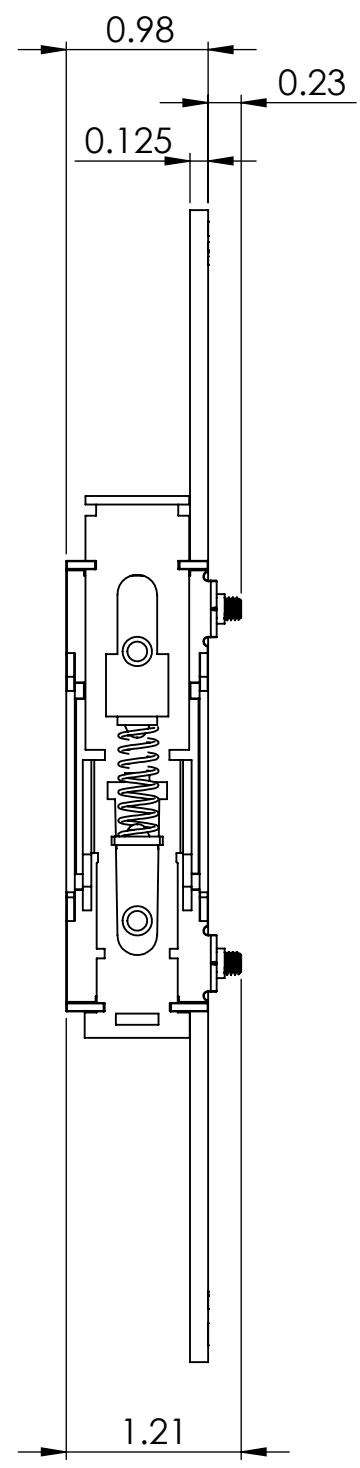

4

3

2

1

B

B

A

A

DIM: INCH	DATE: 05/10/2023	RoHS COMPLIANT: Yes	DESCRIPTION: DIN Rail Mounting Plate 6" x 8"	
 WINFORD ENGINEERING, LLC 4561 GARFIELD ROAD AUBURN, MI 48611		PART NUMBER (S) DINP03-6080A		PART REVISION A
www.winford.com		989-671-9721		

4

3

2

1